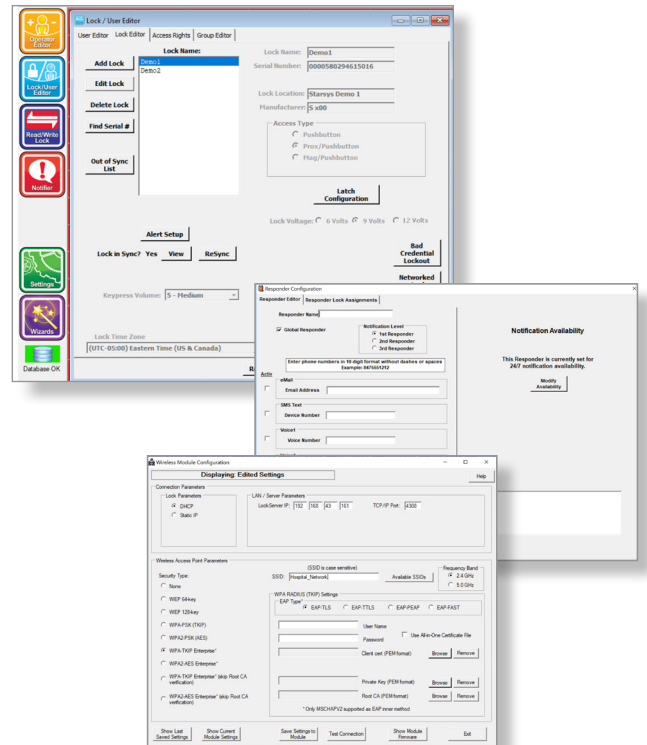

A more efficient way to manage.

Simple, Secure Access.

Certain applications have more advanced requirements to keep supplies secure and carrying a key is simply not convenient. The Starsys advanced wireless touchpad provides features that control more authorized users via a 4 to 14 digit user identification number or the option to scan an authorized employee badge. The touchpad is battery operated, so there is no need to have dedicated outlets, and it is backed up with a mechanical key lock should the need arise.

Premium Features

- Up to 3000 unique codes to support User/Supervisor identification numbers, proximity ID cards, or facility codes
- Auto-Relock timer
- Access Denied lockout timer
- Battery operated on six replaceable D-Cell batteries
- Cart audit memory retains last 15,000 access events

Optional proximity card access:

- Exclusive Facility Code Access – eliminates the need to setup and manage all individual user cards
- Individual Card Code Access – control access to authorized group of users

Remote Management.

Eliminate hours of cart fleet management by providing the most efficient management of users and cart settings from a single source with remote connectivity

Model #	Description	Max. # of IDs	Proximity Card Reader	Software	Autolock Timer*	Access Denied Timer**	Max. Audit Events	Network Capable
SXR412	Basic Touchpad	250	Optional	Optional	1sec. - 18hours	1-99min.	1,500	
SXR420	Advanced Touchpad	3000	Optional	Optional	1sec. - 18hours	1-99min.	15,000	
SXR420W	Advanced Wireless Touchpad	3000	Optional	Required	1sec. - 18hours	1-99min.	15,000	✓

Visit www.metro.com or call 1-800-992-1776.

LO7-156 3/19

© 2019 InterMetro Industries Corporation, Wilkes-Barre, PA 18705

We put space to work.

an Ali Group Company

The Spirit of Excellence