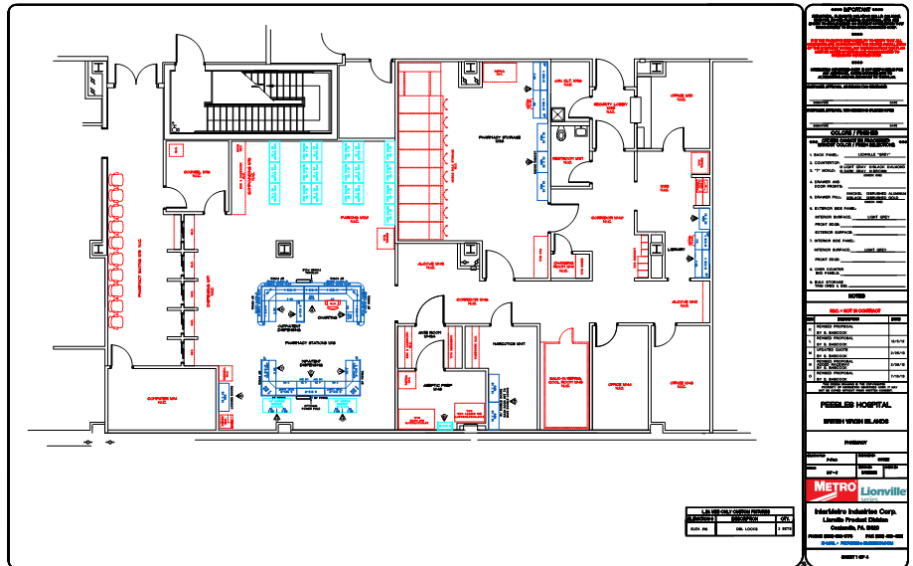

www.metro.com • 570-825-2741

EMERSON. CONSIDER IT SOLVED.™