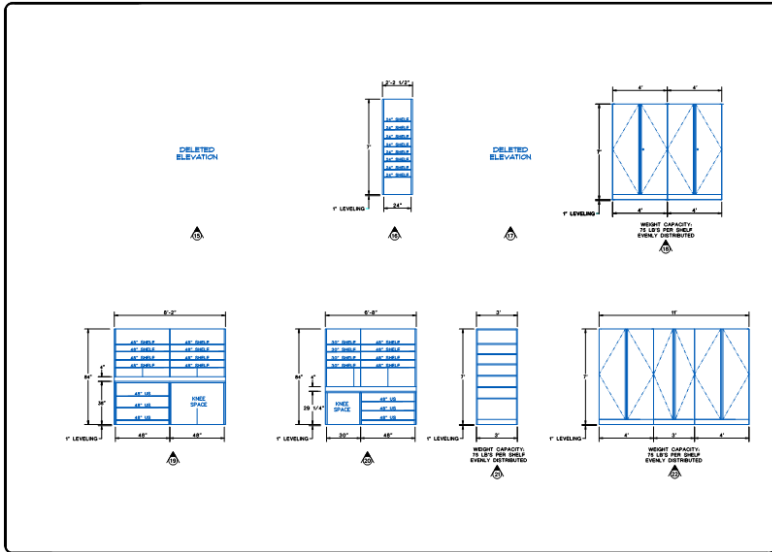

PEEBLES HOSPITAL TORTOLA, BVI

Last quarter of 2013 the New Peebles Hospital of the Ministry of Health and Social Development, Government of the British Virgin Islands (BVI), was inaugurated.

METRO products were chosen for the pharmacy by the consulting company Medical Equipment Solutions, Intl. based in San Antonio, TX.

METRO's distributor A.A. Laquis from Trinidad was assigned to the project.

www.metro.com • 570-825-2741

EMERSON. CONSIDER IT SOLVED.™

METRO

Lorville

Inventory Industry Corp.
 Lorville Product Division
 South, PL 1000
 Philadelphia, PA 19115
 TEL: 800-892-4262
 FAX: 215-261-8800
 WWW: www.metro-corp.com