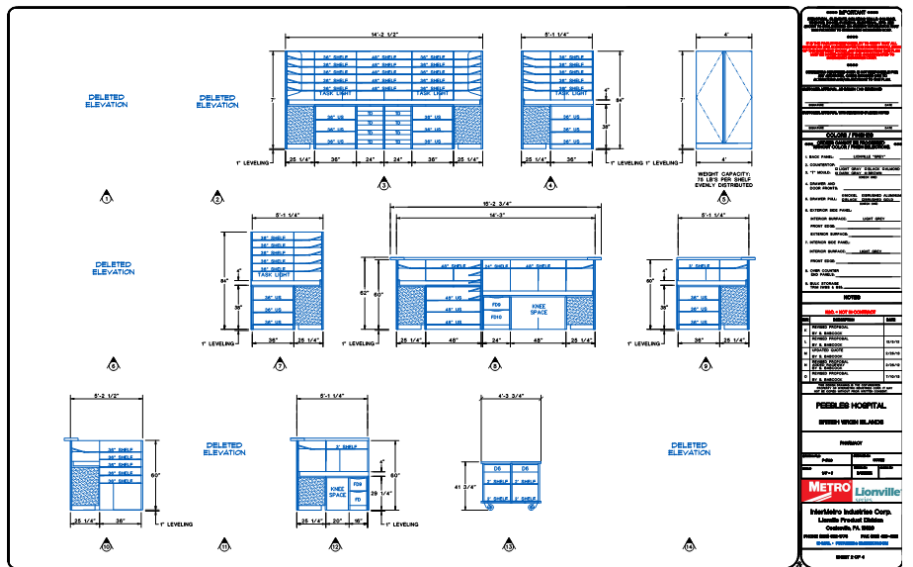

PEEBLES HOSPITAL TORTOLA, BVI

Last quarter of 2013 the New Peebles Hospital of the Ministry of Health and Social Development, Government of the British Virgin Islands (BVI), was inaugurated.

METRO products were chosen for the pharmacy by the consulting company Medical Equipment Solutions, Intl. based in San Antonio, TX.

METRO's distributor A.A. Laquis from Trinidad was assigned to the project.

www.metro.com • 570-825-2741

EMERSON. CONSIDER IT SOLVED.™

METRO

Lorville

Inventory Industry Corp.
 Lorville Product Division
 South, PL 1000
 Philadelphia, PA 19115
 TEL: 800-892-4262
 FAX: 215-261-8800
 WWW: www.metro-corp.com