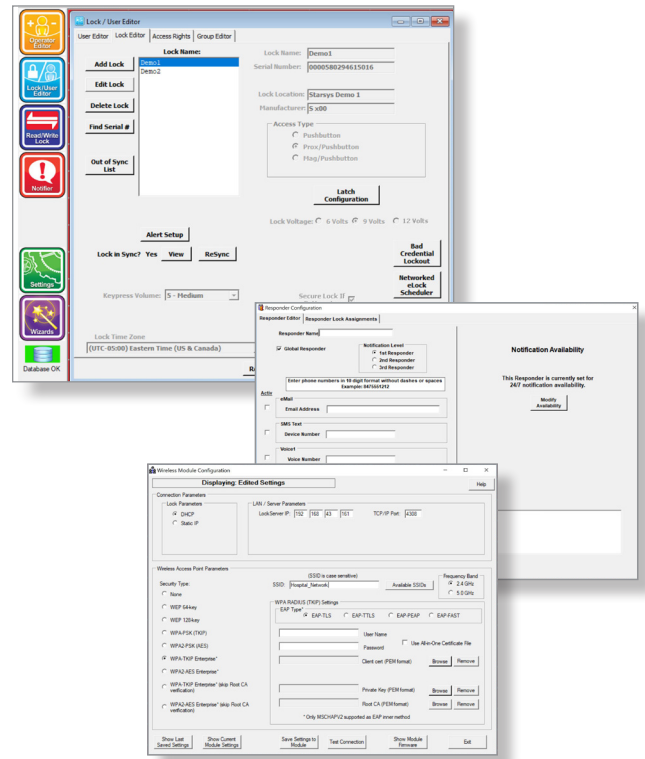

## Simple, Secure Access.

Certain applications have more advanced requirements to keep supplies secure and carrying a key is simply not convenient. The Starsys advanced wireless touchpad provides features that control more authorized users via a 4 to 14 digit user identification number or the option to scan an authorized employee badge. The touchpad is battery operated, so there is no need to have dedicated outlets, and it is backed up with a mechanical key lock should the need arise.

### Premium Features

- Up to 6000 unique codes to support User/Supervisor identification numbers, proximity ID cards, or facility codes
- Auto-Relock timer
- Access Denied lockout timer
- Battery operated on six replaceable D-Cell batteries
- Cart audit memory retains last 15,000 access events

### Optional proximity card access:

- Exclusive Facility Code Access – eliminates the need to setup and manage all individual user cards
- Individual Card Code Access – control access to authorized group of users

## Remote Management.

Eliminate hours of cart fleet management by providing the most efficient management of users and cart settings from a single source with remote connectivity

Model #	Lionville	Description	LCD Screen	CS Control	Autolock Motion Sensor	Max. # of IDs	Proximity Card Reader	Software	Autolock Timer*	Access Denied Timer**	Max. Audit Events	Network Capable
FLX412	LMX412	Basic Touchpad				250	Optional	Optional	1sec. - 18hours	1-99min.	1,500	
FLX420	LMX420	Advanced Touchpad	✓	✓	✓	6000	Optional	Optional	1sec. - 18hours	1-99min.	15,000	
FLX420W	LMX420W	Advanced Wireless Touchpad	✓	✓	✓	6000	Optional	Required	1sec. - 18hours	1-99min.	15,000	✓