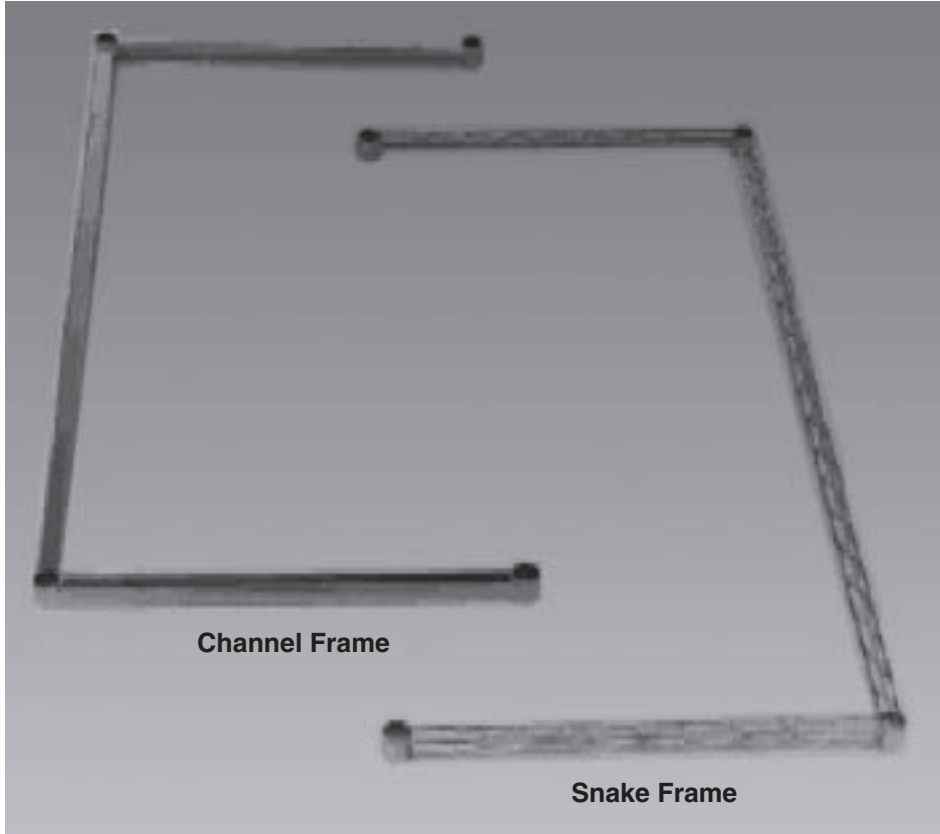

# **3-Sided Snake Frame**

**NOTE:** Replace Channel Frame shown in Assembly Instructions with 3-Sided Snake Frame

**InterMetro Industries Corporation**  
North Washington Street, Wilkes-Barre, PA 18705  
For Product Information Call: 1-800-433-2232  
Visit Our Web Site: [www.metro.com](http://www.metro.com)