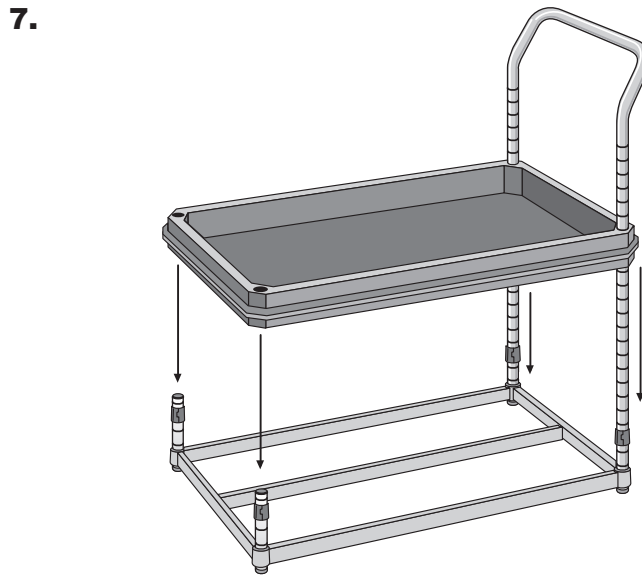

InterMetro Industries Corporation

North Washington Street, Wilkes-Barre, PA USA 18705

For Product Information, Call **1-800-433-2332**

Pour de plus amples renseignements sur les produits, appeler au 570-825-2741

Para obtener información sobre el producto llame al: 570-825-2741

Visit our Web Site / Visitez notre site Web / Visite nuestro sitio en la Web: www.metro.com

INSTR-LABDLY 5/05

Information and specifications are subject to change without notice.

Please confirm at time of order