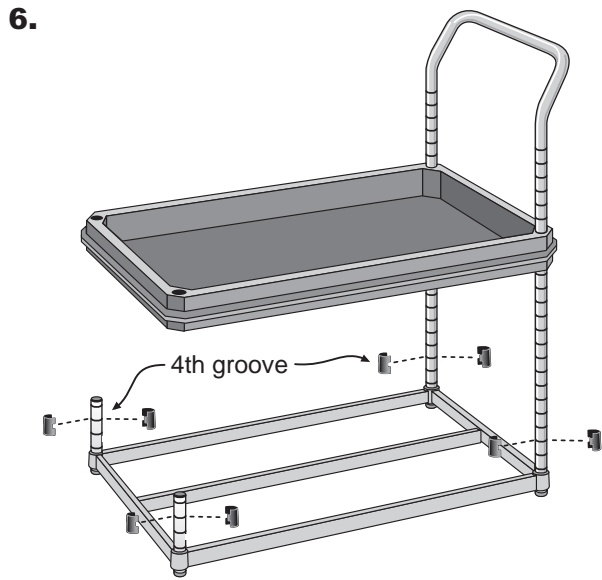

InterMetro Industries Corporation

North Washington Street, Wilkes-Barre, PA USA 18705

For Product Information, Call **1-800-433-2332**

Pour de plus amples renseignements sur les produits, appeler au 570-825-2741

Para obtener información sobre el producto llame al: 570-825-2741

Visit our Web Site / Visitez notre site Web / Visite nuestro sitio en la Web: www.metro.com

INSTR-LABDLY 5/05

Information and specifications are subject to change without notice.

Please confirm at time of order