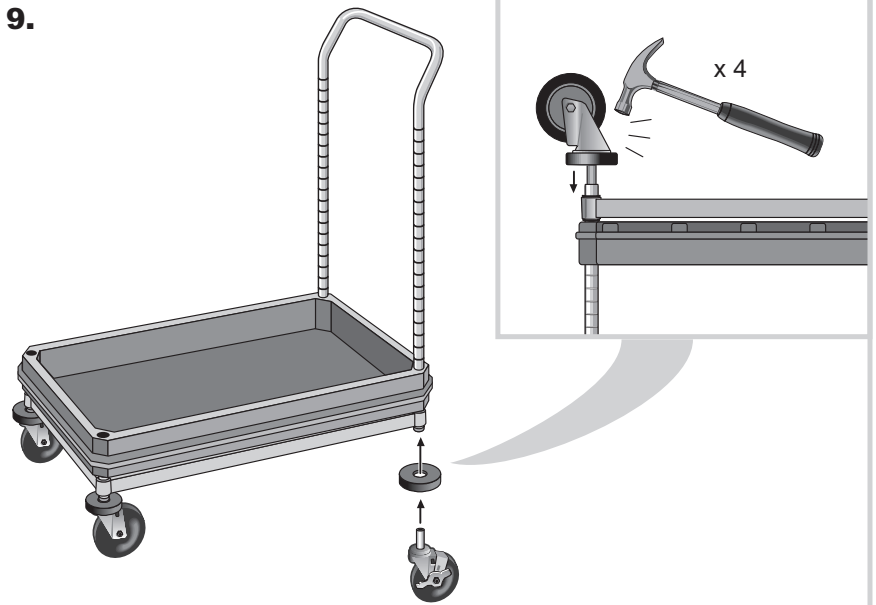

InterMetro Industries Corporation

North Washington Street, Wilkes-Barre, PA USA 18705

For Product Information, Call **1-800-433-2332**

Pour de plus amples renseignements sur les produits, appeler au 570-825-2741

Para obtener información sobre el producto llame al: 570-825-2741

Visit our Web Site / Visitez notre site Web / Visite nuestro sitio en la Web: www.metro.com

INSTR-LABDLY 5/05

Information and specifications are subject to change without notice.

Please confirm at time of order