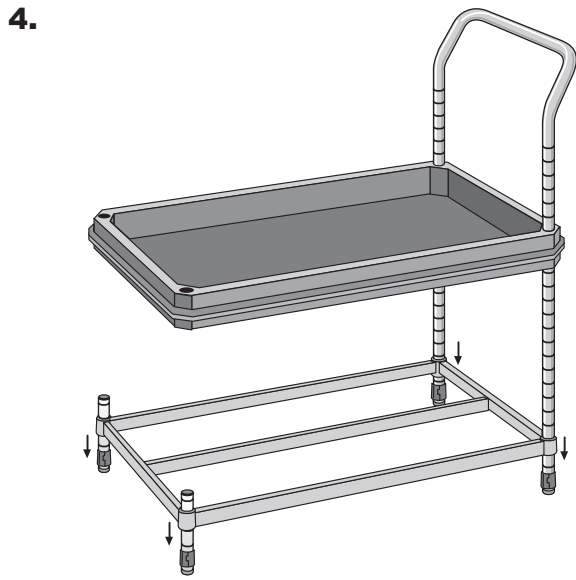

InterMetro Industries Corporation

North Washington Street, Wilkes-Barre, PA USA 18705

For Product Information, Call **1-800-433-2332**

Pour de plus amples renseignements sur les produits, appeler au 570-825-2741

Para obtener información sobre el producto llame al: 570-825-2741

Visit our Web Site / Visitez notre site Web / Visite nuestro sitio en la Web: www.metro.com

INSTR-LABDLY 5/05

Information and specifications are subject to change without notice.

Please confirm at time of order