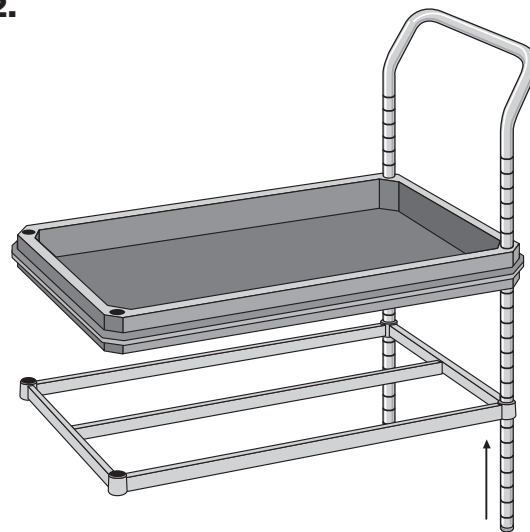

## Assembly Instructions

**METRO**

**⚠ Weight Capacity: 200 lbs. / 96kg. ⚠**

### Components

x 8

x 2

x 4\*

x 4\*

\* Casters must be ordered separately.

1.

2.