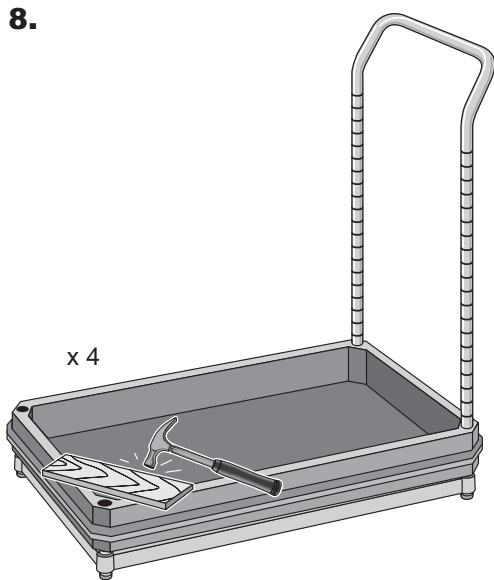

InterMetro Industries Corporation

North Washington Street, Wilkes-Barre, PA USA 18705

For Product Information, Call **1-800-433-2332**

Pour de plus amples renseignements sur les produits, appeler au 570-825-2741

Para obtener información sobre el producto llame al: 570-825-2741

Visit our Web Site / Visitez notre site Web / Visite nuestro sitio en la Web: www.metro.com

INSTR-LABDLY 5/05

Information and specifications are subject to change without notice.

Please confirm at time of order