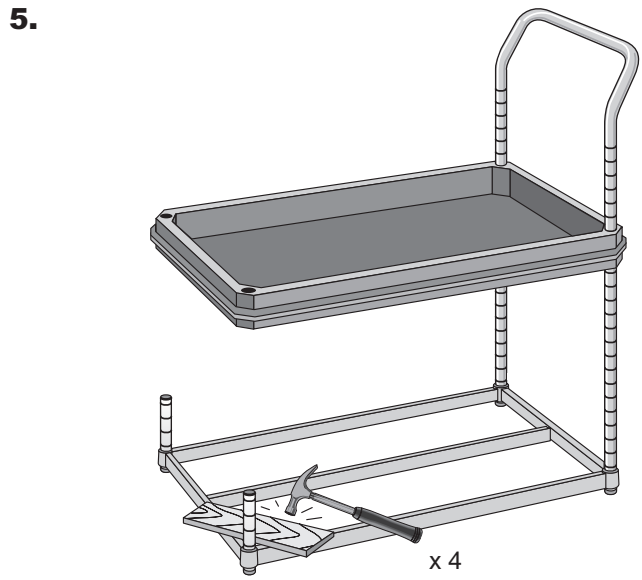

InterMetro Industries Corporation

North Washington Street, Wilkes-Barre, PA USA 18705

For Product Information, Call **1-800-433-2332**

Pour de plus amples renseignements sur les produits, appeler au 570-825-2741

Para obtener información sobre el producto llame al: 570-825-2741

Visit our Web Site / Visitez notre site Web / Visite nuestro sitio en la Web: www.metro.com

INSTR-LABDLY 5/05

Information and specifications are subject to change without notice.

Please confirm at time of order