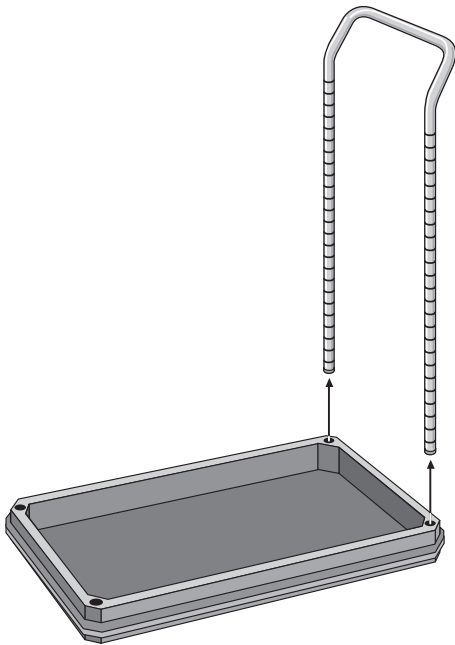

## Assembly Instructions

**METRO**

**⚠ Weight Capacity: 200 lbs. / 96kg. ⚠**

### Components

x 8

x 2

x 4\*

x 4\*

\* Casters must be ordered separately.

1.

2.